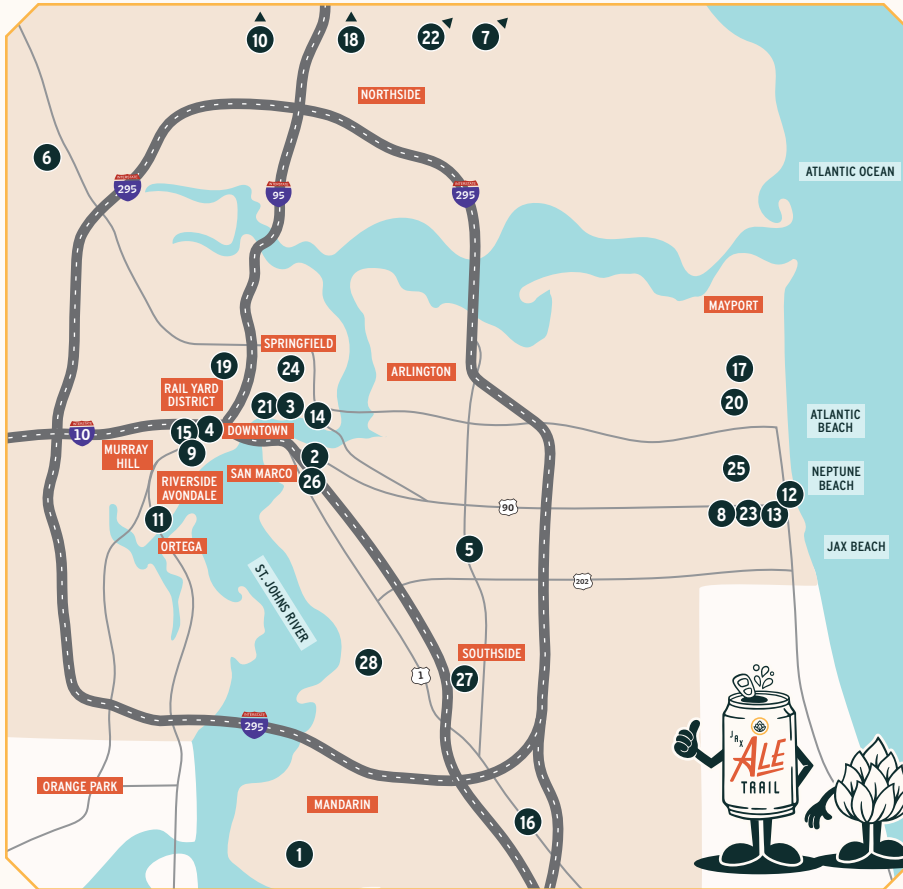

BOLD CITY BREWERY

DOWNTOWN: 109 E BAY ST, JACKSONVILLE, FL 32202
RIVERSIDE AVONDALE: 2670 ROSSELLE ST #7,
JACKSONVILLE, FL 32204
BOLDCITYBREWERY.COM

BOTTLENOSE BREWING COMPANY

9700 DEER LAKE CT #1, JACKSONVILLE, FL 32246
BOTTLENOSEBREWING.COM

1500 BEACH BLVD, JACKSONVILLE BEACH, FL 32250
ENGINE15.COM

FISHWEIR BREWING

1183 EDGEWOOD AVE S, JACKSONVILLE, FL 32205
FISHWEIRBREWING.COM

FLYING FISH TAPHOUSE

1341 AIRPORT RD, JACKSONVILLE, FL 32218
FLYINGFISHTAPHOUSE.COM

VETERANS UNITED CRAFT BREWERY

8999 WESTERN WAY #104, JACKSONVILLE, FL 32256
VUBREW.COM

WICKED BARLEY BREWING COMPANY

4100 BAYMEADOWS RD, JACKSONVILLE, FL 32217
WICKEDBARLEY.COM

PASSPORT STAMPS

2ND BAY BREWING CO.

904-388-0033 | beer30jax.com

 KegnCoin  @kegandcoin  kegandcoin

TOWN BEER COMPANY

1176 Edgewood Ave S #4 | Jacksonville, FL 32205

904-374-6568 | townbeerco.com

 townbeerco  townbeerco

LOCATIONS

- 1 2ND BAY BREWING CO.
- 2 AARDWOLF BREWING COMPANY
- 3 BOLD CITY BREWERY (DOWNTOWN)
- 4 BOLD CITY BREWERY (RIVERSIDE AVONDALE)
- 5 BOTTLENOSE BREWING COMPANY
- 6 CONGAREE AND PENN
- 7 DISCO WITCH BREWING
- 8 ENGINE 15 BREWING CO.
- 9 FISHWEIR BREWING
- 10 FLYING FISH TAPHOUSE
- 11 GRACE NOTE BREWING
- 12 GREEN ROOM BREWING
- 13 INK FACTORY BREWING
- 14 INTUITION ALE WORKS
- 15 KING MAKER BREWING
- 16 LEGACY ALE WORKS
- 17 MAYPORT BREWING CO.
- 18 MOCAMA BEER COMPANY-WILDLIGHT
- 19 MYRTLE AVENUE BREWING
- 20 REVE BREWING
- 21 RUBY BEACH BREWING
- 22 SJ BREWING
- 23 SOUTHERN SWELLS BREWING CO.
- 24 STRINGS SPORTS BREWERY (SPRINGFIELD)
- 25 STRINGS SPORTS BREWERY (BEACHES)
- 26 TEPEYOLOT CERVECERIA
- 27 VETERANS UNITED CRAFT BREWERY
- 28 WICKED BARLEY BREWING COMPANY