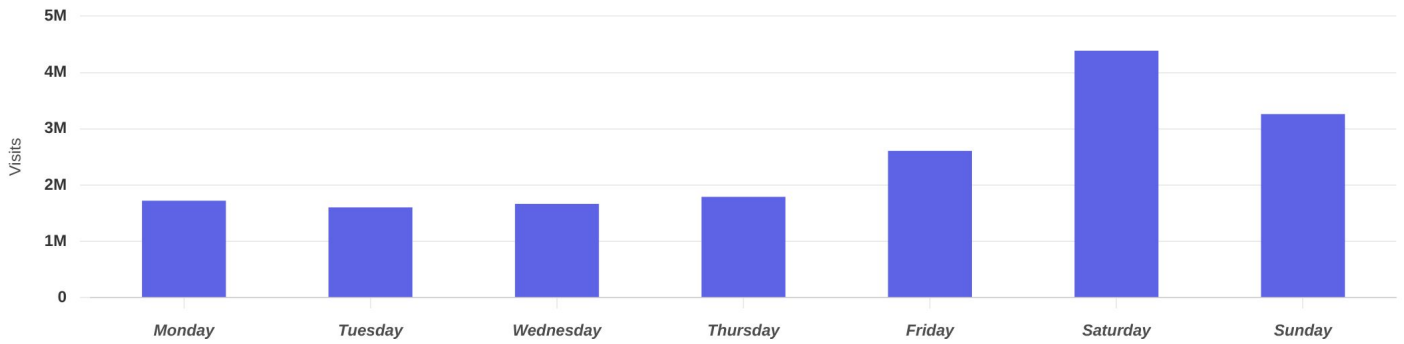

Baseline Trend

Top 22 Attractions

Custom Chain

Weekly | Jun 1st, 2025 - May 31st, 2026

Data provided by Placer Labs Inc. (www.placer.ai)

Ranked Locations

Top 22 Attractions

Custom Chain

Total | Nationwide | Jun 1st, 2025 - May 31st, 2026

Data provided by Placer Labs Inc. (www.placer.ai)

Daily Visits

Top 22 Attractions

Custom Chain

Visits | Jun 1st, 2025 - May 31st, 2026
Data provided by Placer Labs Inc. (www.placer.ai)

Visit Duration

Top 22 Attractions

Custom Chain

Visits | Jun 1st, 2025 - May 31st, 2026
Data provided by Placer Labs Inc. (www.placer.ai)