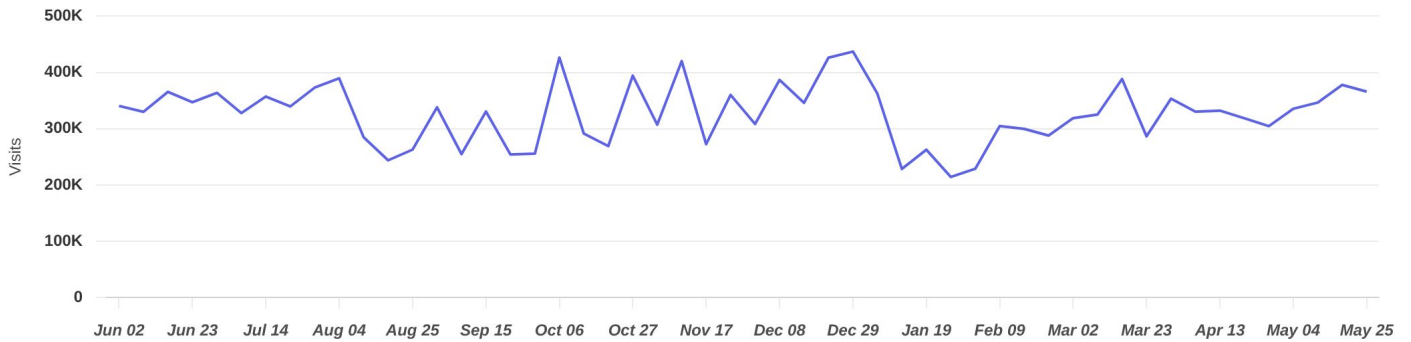

Chains Overview

Jun 1, 2025 - May 31, 2026

Chain:

T2 **Top 22 Attractions**
N/A

Applied Filters:

Length of Stay: more than / 10 min

Metrics

Top 22 Attractions

Custom Chain

Visits	17M	Avg. Visits / Location	1.1M
Avg. Dwell Time	97.8 Min	Avg. Monthly Visits	1.4M
Avg. Monthly Visits / Location	94.7K	Avg. Weekly Visits / Location	21.8K

Jun 1st, 2025 - May 31st, 2026
Data provided by Placer Labs Inc. (www.placer.ai)

Visits Trend

Top 22 Attractions

Custom Chain

* Chain coverage percentages should be taken into account when comparing absolute numbers

Weekly | Visits | Jun 2nd, 2025 - May 31st, 2026
Data provided by Placer Labs Inc. (www.placer.ai)

Visit Duration

Top 22 Attractions

Custom Chain

Visits | Jun 1st, 2025 - May 31st, 2026
Data provided by Placer Labs Inc. (www.placer.ai)