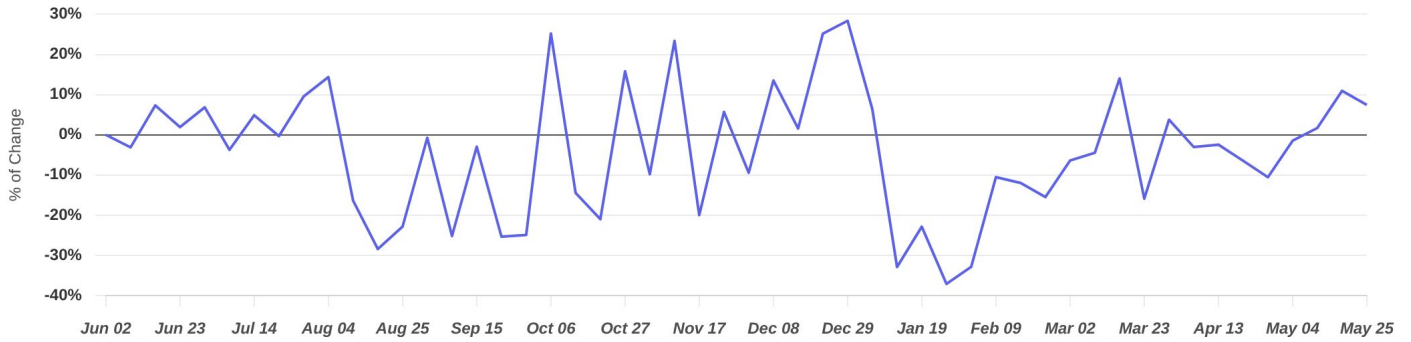

Custom Chain

Visits	17M	Avg. Visits / Location	1.1M
Avg. Dwell Time	97.8 Min	Avg. Monthly Visits	1.4M
Avg. Monthly Visits / Location	94.7K	Avg. Weekly Visits / Location	21.8K

Jun 1st, 2025 - May 31st, 2026
Data provided by Placer Labs Inc. (www.placer.ai)

Visits Trend

Top 22 Attractions

Custom Chain

* Chain coverage percentages should be taken into account when comparing absolute numbers

Weekly | Visits | Jun 2nd, 2025 - May 31st, 2026
Data provided by Placer Labs Inc. (www.placer.ai)

Baseline Trend

Top 22 Attractions

Custom Chain

Weekly | Jun 1st, 2025 - May 31st, 2026

Data provided by Placer Labs Inc. (www.placer.ai)

Ranked Locations

Top 22 Attractions

Custom Chain

Visit Duration

Top 22 Attractions

Custom Chain

Visits | Jun 1st, 2025 - May 31st, 2026
Data provided by Placer Labs Inc. (www.placer.ai)