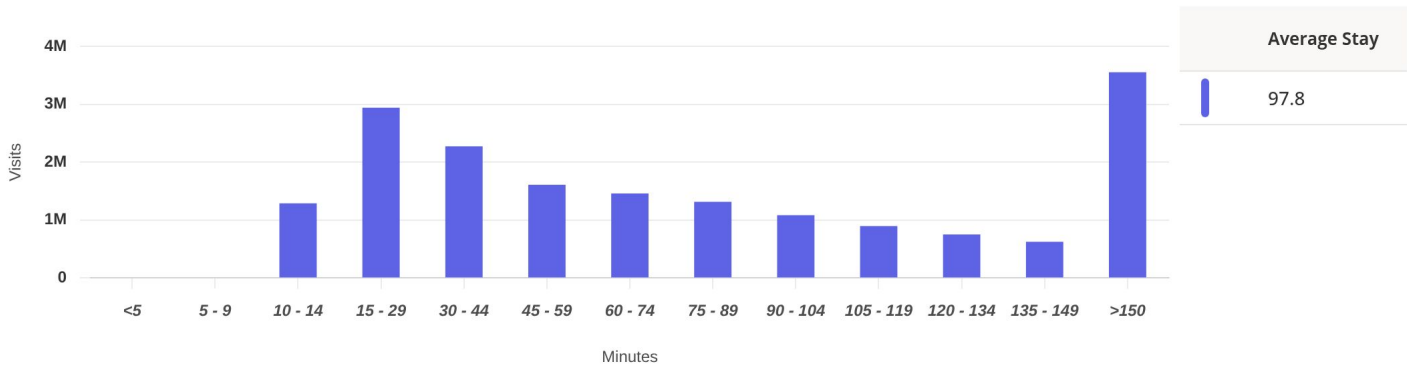

Baseline Trend

Top 22 Attractions

Custom Chain

Weekly | Jun 1st, 2025 - May 31st, 2026

Data provided by Placer Labs Inc. (www.placer.ai)

Ranked Locations

Top 22 Attractions

Custom Chain

Total | Nationwide | Jun 1st, 2025 - May 31st, 2026

Data provided by Placer Labs Inc. (www.placer.ai)

Daily Visits

Top 22 Attractions

Custom Chain

Visits | Jun 1st, 2025 - May 31st, 2026
Data provided by Placer Labs Inc. (www.placer.ai)

Visit Duration

Top 22 Attractions

Custom Chain

Visits | Jun 1st, 2025 - May 31st, 2026
Data provided by Placer Labs Inc. (www.placer.ai)