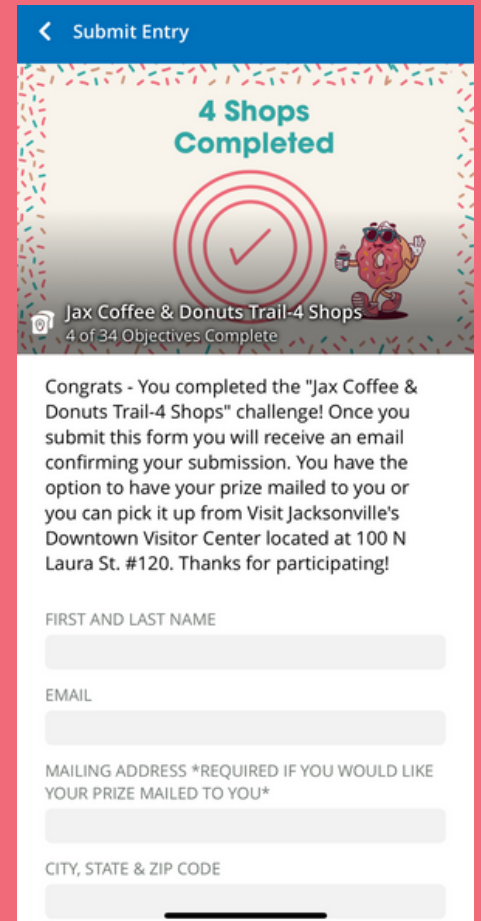

Jax COFFEE & DONUTS Trail

WHAT YOU NEED TO KNOW

- The Visit Jax app icon is the image to the right and customers will need to download it to use the digital passport.
- The Jax Coffee & Donuts Trail icon will be found on the main menu of the app.
- There are three different levels on the digital passport. It's a progressive passport and digital check-ins will carry over per level. We recommend all customers start at the beginning '4 shops' level.
- Each coffee and donut shop has a unique code for you to provide customers at checkout so they can "check-in" at your shop on the digital passport.
- To claim prizes via the app, customers will fill out the submission form when prompted. There is an option to pick up their prize from Visit Jacksonville's Downtown Visitor Center or have it mailed to them at a provided address.

GET TO KNOW THE DIGITAL PASSPORT

There are three different levels on the app, corresponding with prize levels.

Once customers select your shop they will see this screen where they will enter your code to “check-in.”