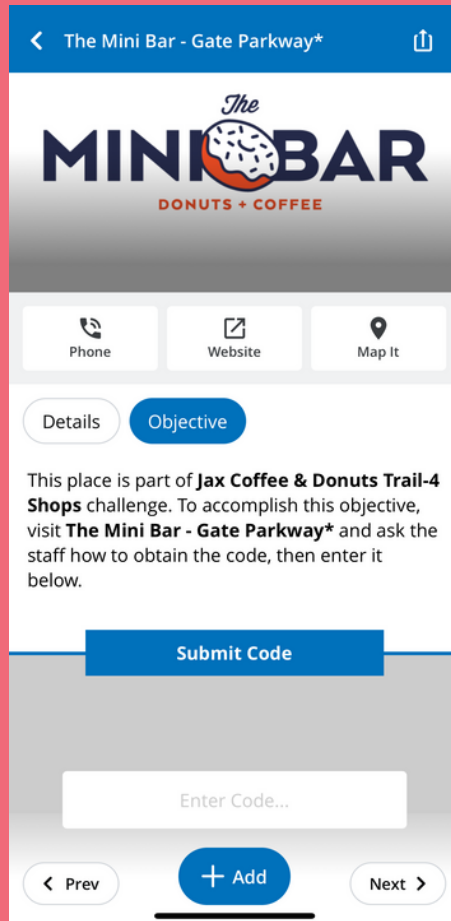

Jax COFFEE & DONUTS Trail

WHAT YOU NEED TO KNOW

- The Visit Jax app icon is the image to the right and customers will need to download it to use the digital passport.
- The Jax Coffee & Donuts Trail icon will be found on the main menu of the app.
- There are three different levels on the digital passport. It's a progressive passport and digital check-ins will carry over per level. We recommend all customers start at the beginning '4 shops' level.
- Each coffee and donut shop has a unique code for you to provide customers at checkout so they can "check-in" at your shop on the digital passport.
- To claim prizes via the app, customers will fill out the submission form when prompted. There is an option to pick up their prize from Visit Jacksonville's Downtown Visitor Center or have it mailed to them at a provided address.

GET TO KNOW THE DIGITAL PASSPORT

There are three different levels on the app, corresponding with prize levels.

Once customers select your shop they will see this screen where they will enter your code to “check-in.”

After completing 4, 8 and 20 shop levels, a submission form will pop up for customers to fill out.